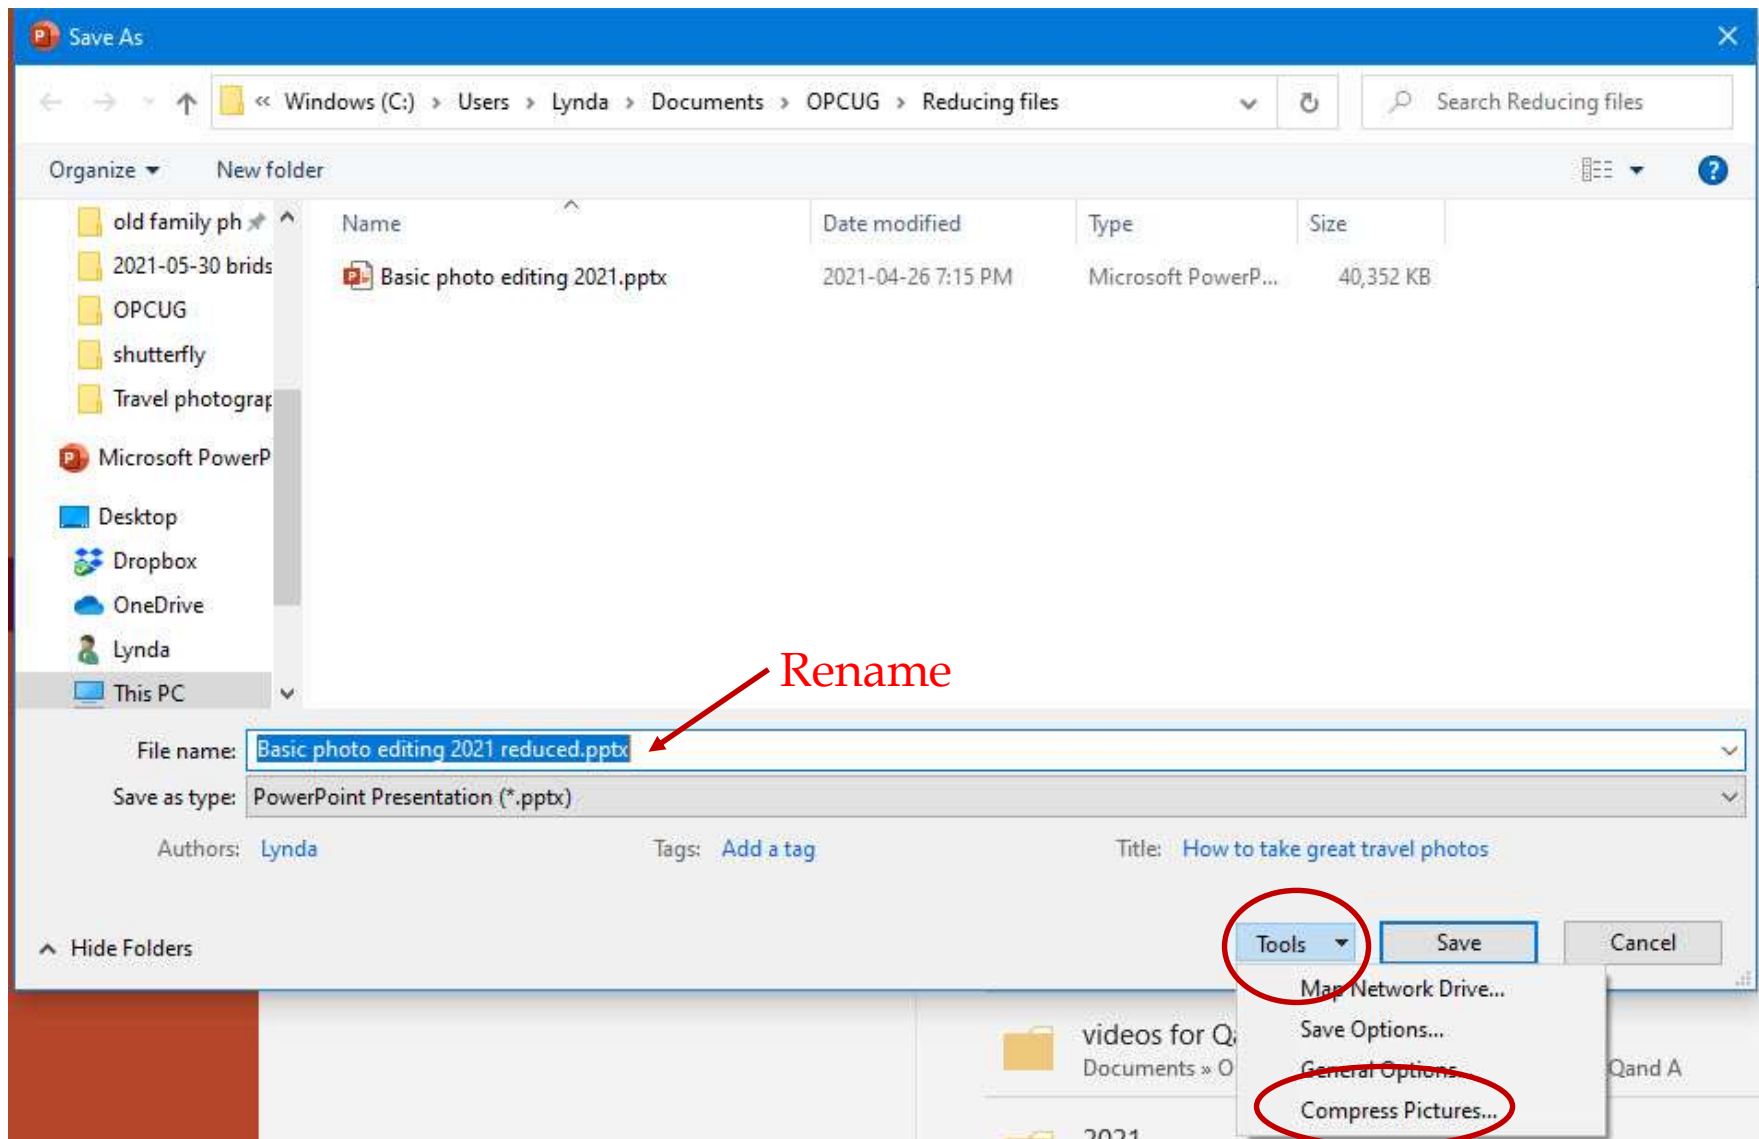

Share

For any Word, PowerPoint, Excel docs

File | Save As ;

Tools | Compress Pictures