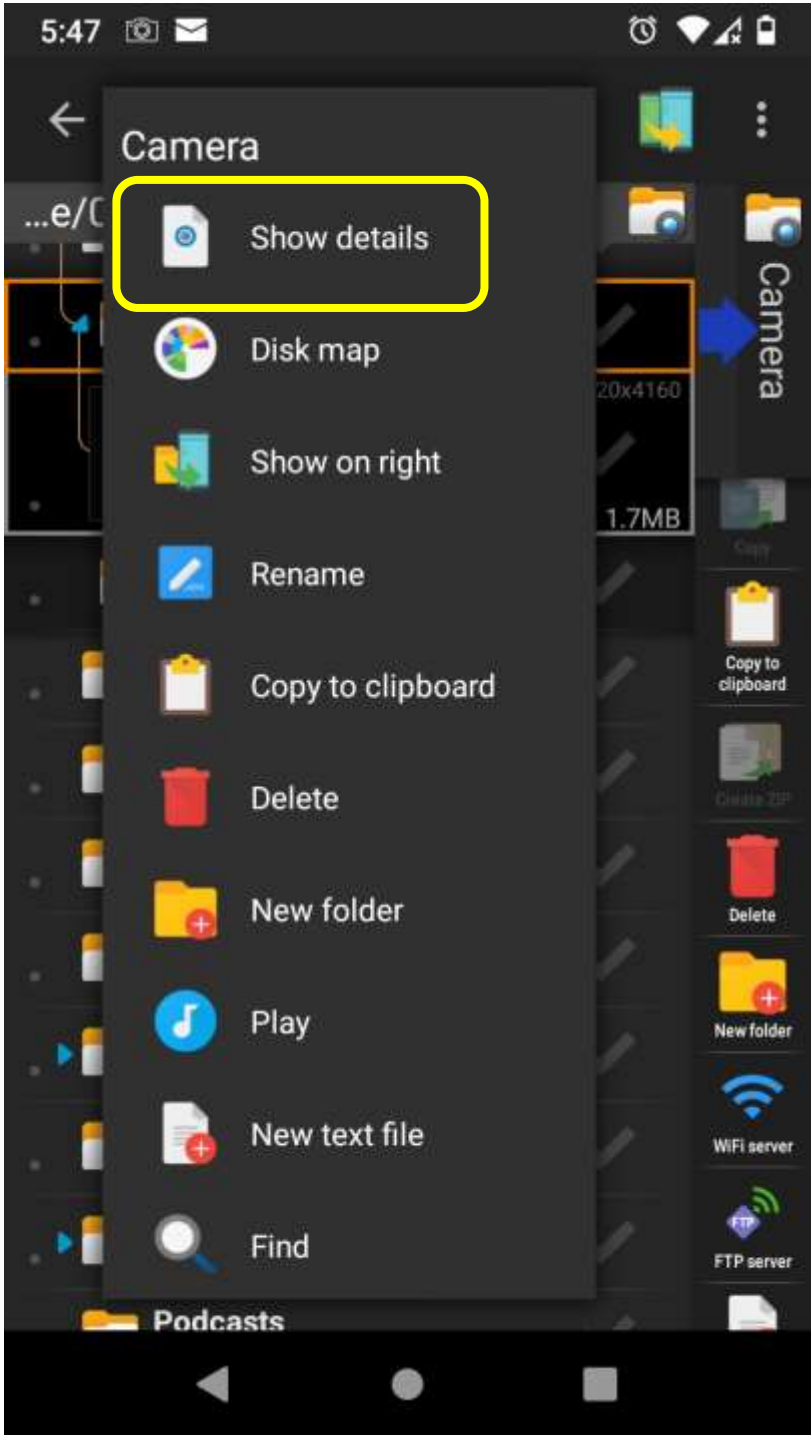

Delete them from the phone

The greyed-out button (*Select All*) allows all the images to be tagged for processing

Scroll through the list of icons in the sidebar and select *Delete*

Determine size/content of an individual folder

A long-press on “Camera” brings up a context menu

Folder currently contains
1 file (1.68 MB)

Another useful option

Copy (includes Move)

- Set a target directory
- Navigate to the source directory
- Toggle between the two using the  two-pane icon
- Tag one or more files
- Copy or move them to the target