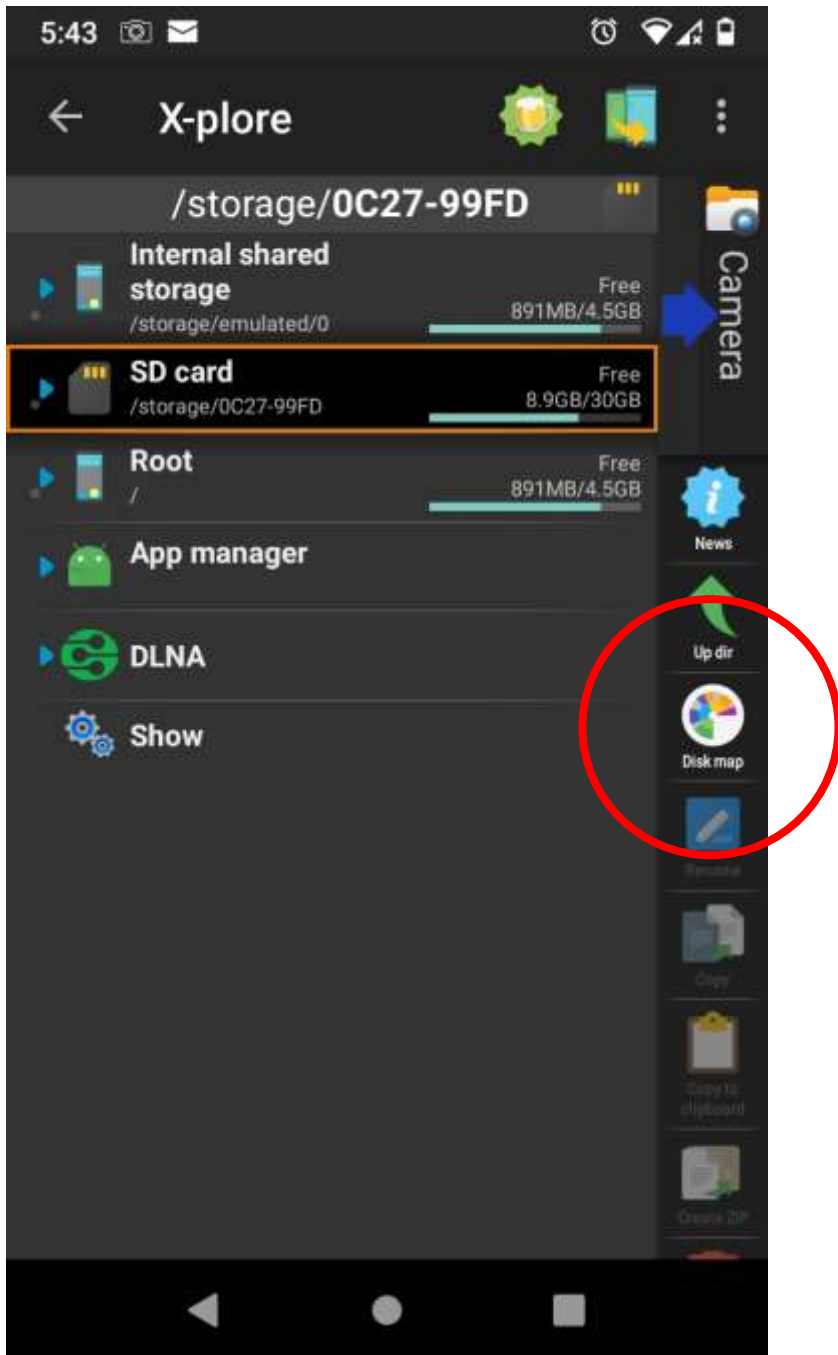

Disk Map

Displays a graphical representation of the folders on the drive by size, largest first