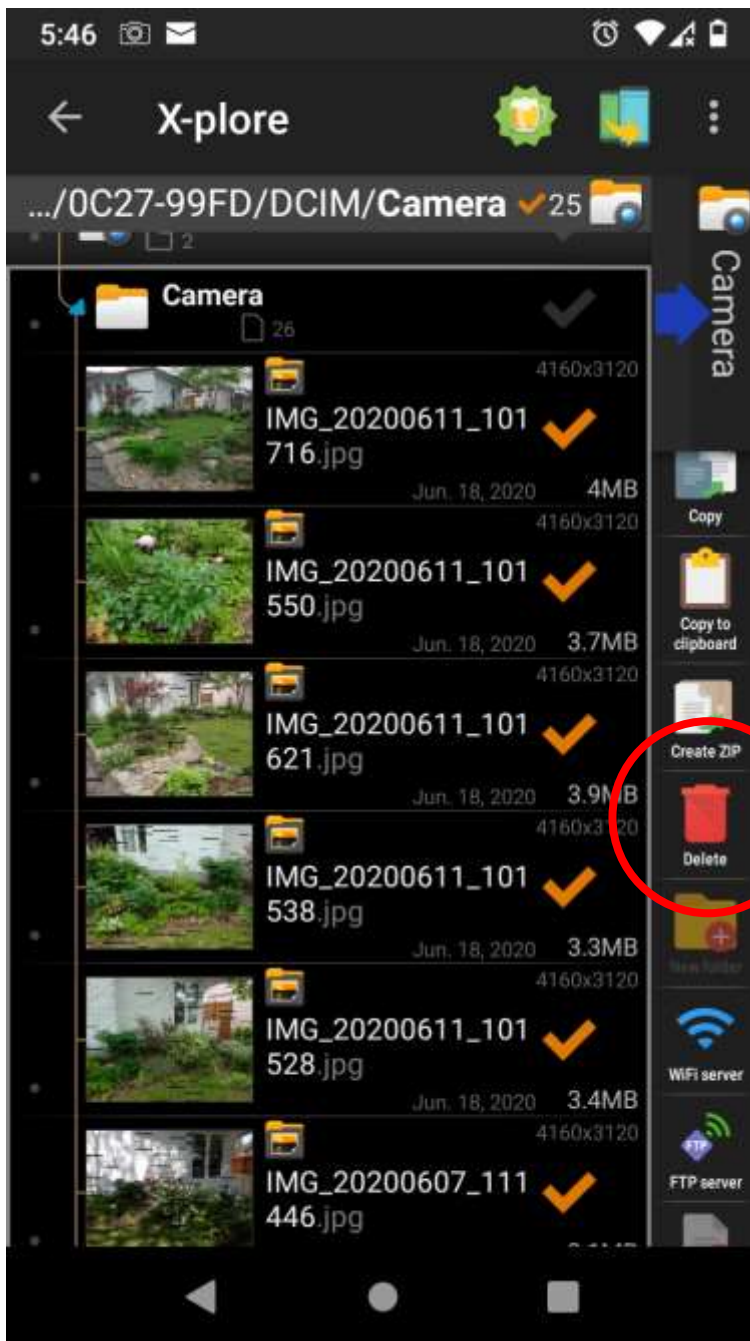

Zoom the display

The small screen makes it difficult to view/interpret the disk storage

Expanding the area displayed identifies potential space hogs

/Android/data stores user-installed apps on the micro-SD card

Much of *ReceivedFiles* is taken up by recent updates to the phone's LineageOS custom ROM

/DCIM/Camera has 84.1 MB of digital images

DCIM/Camera

The photographs have now been transferred to archival storage on the PC

Delete them from the phone

The greyed-out button (*Select All*) allows all the images to be tagged for processing

Scroll through the list of icons in the sidebar and select *Delete*

Determine size/content of an individual folder

A long-press on “Camera” brings up a context menu

Folder currently contains
1 file (1.68 MB)

Another useful option

Copy (includes Move)

- Set a target directory
- Navigate to the source directory
- Toggle between the two using the  two-pane icon
- Tag one or more files
- Copy or move them to the target