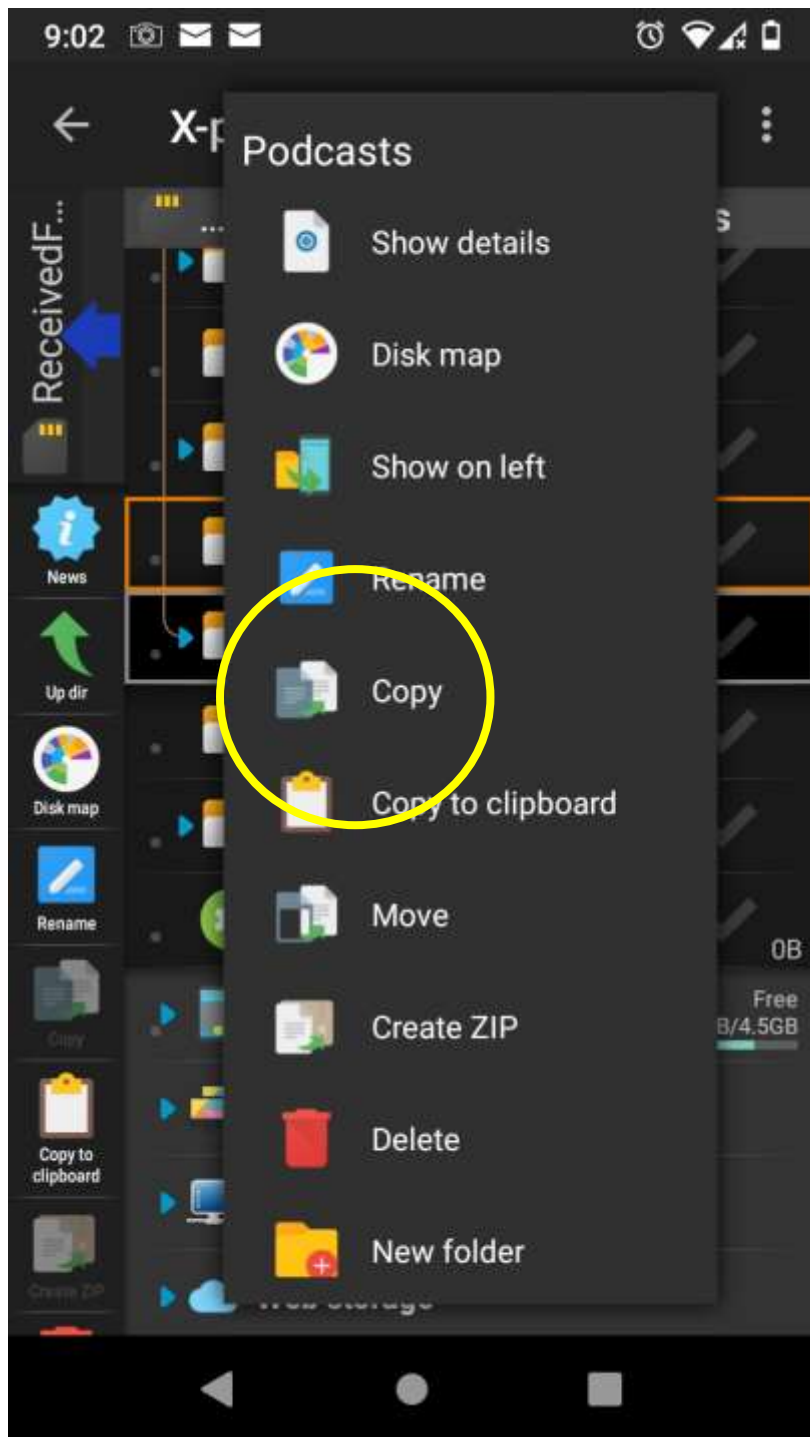

Delete them from the phone

The greyed-out button (*Select All*) allows all the images to be tagged for processing

Scroll through the list of icons in the sidebar and select *Delete*

Determine size/content of an individual folder

A long-press on “Camera” brings up a context menu

Folder currently contains
1 file (1.68 MB)

Another useful option

Copy (includes Move)

- Set a target directory
- Navigate to the source directory
- Toggle between the two using the  two-pane icon
- Tag one or more files
- Copy or move them to the target