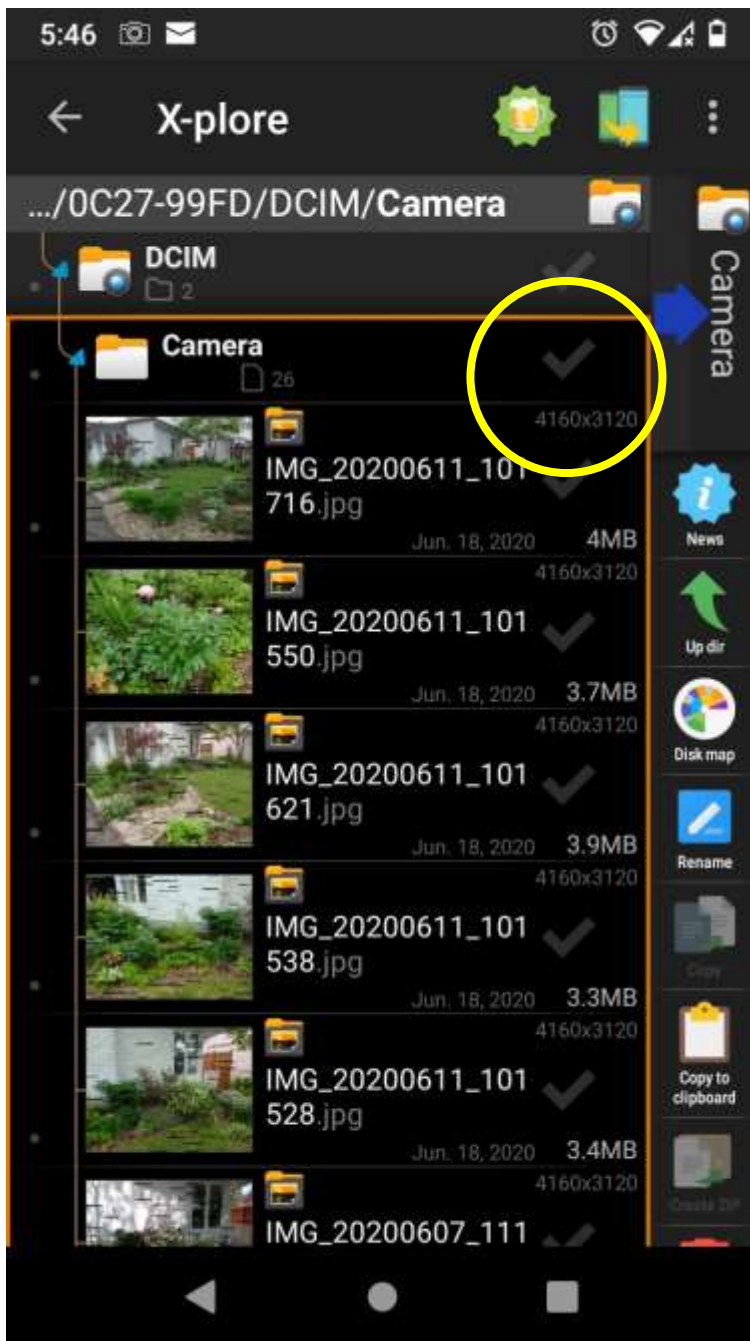

Disk Map

Displays a graphical representation of the folders on the drive by size, largest first

Micro-SD card

- 20.7 GB of 32 GB used
- 18.3 GB of backup files
(*TWRP = Team Win Recovery Project*)
- 950.6 MB *ReceivedFiles*
User-created folder
for PC file transfer

Zoom the display

The small screen makes it difficult to view/interpret the disk storage

Expanding the area displayed identifies potential space hogs

/Android/data stores user-installed apps on the micro-SD card

Much of *ReceivedFiles* is taken up by recent updates to the phone's LineageOS custom ROM

/DCIM/Camera has 84.1 MB of digital images

DCIM/Camera

The photographs have now been transferred to archival storage on the PC

Delete them from the phone

The greyed-out button (*Select All*) allows all the images to be tagged for processing

Scroll through the list of icons in the sidebar and select *Delete*

Determine size/content of an individual folder