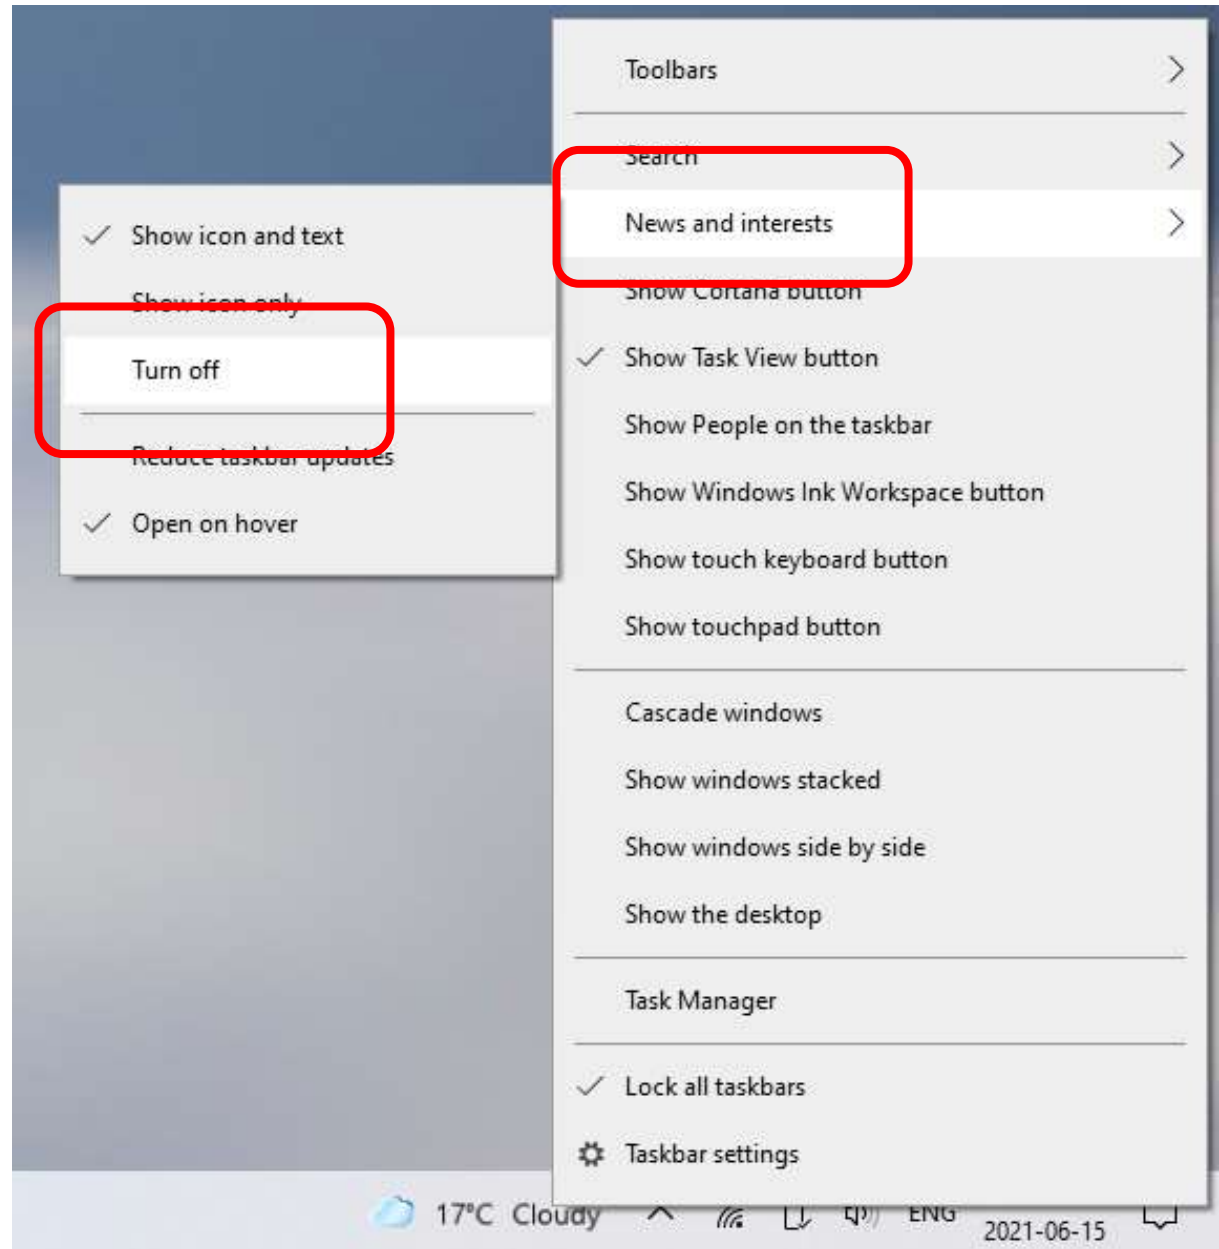

Q&A

**Alan German & Chris Taylor
Ottawa PC Users' Group**

Follow-up

Audio recording

Everyone: Remind Chris to start the audio recording!

Share

Unwanted “assistance”

In June 2021, Microsoft enabled a News and Weather widget (called “News and Interests”) on Windows 10’s taskbar. It shows weather, sports scores, news, and more at a glance.

How-To Geek

<https://www.howtogeek.com/733709/how-to-configure-windows-10s-weather-news-taskbar-widget/>

Disable the widget

1. Right-click on the widget

2. Select *News and interests*

3. Select *Turn off*

Share